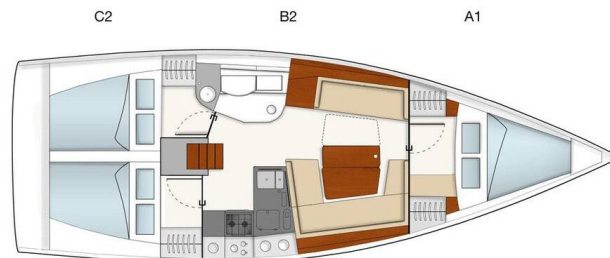

INTERIOR LAYOUT

385