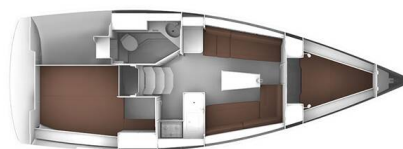

# BAVARIA CRUISER 33

Homeoffice (2013)

Sailing yacht **Bavaria Cruiser 33 Homeoffice**, built in **2013** is anchored in the **ACI Marina Vodice, Šibenik region, Croatia**. It has **2 cabins**, can accommodate **4 + 1 people** and has **1 toilets**. Bed linen and kitchen equipment are included in the price.

**Homeoffice**

Production year

**2013**

Length

**33 ft**

Cabins

**2**

Berths