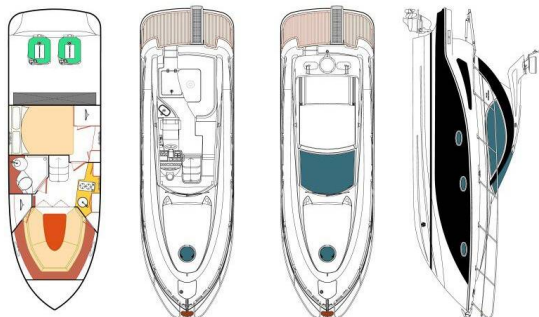

PEARLSEA 31 HARD TOP

Aero (2023)

Motor boat Pearlsea 31 Hard Top Aero, built in 2023 is anchored in the Marina Baska Voda, Split region, Croatia. It has 2 cabins, can accommodate 4 + 2 people and has 1 toilets. Bed linen and kitchen equipment are included in the price.

Aero

Production year

2023

Length

32 ft

Cabins

2

Berths