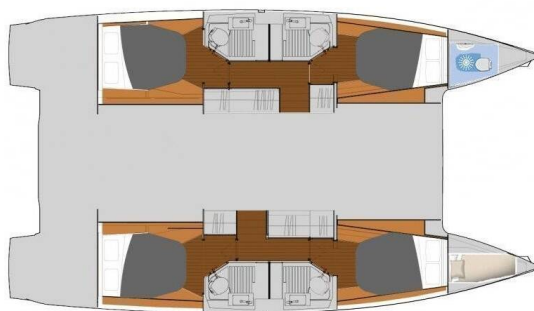

FOUNTAINÉ PAJOT ASTREA 42

All the Perks (2023)

Catamaran Fountaine Pajot Astrea 42 All the Perks, built in 2023 is anchored in the BVI, Tortola, Ritter House Marina, British Virgin Islands, British Virgin Islands. It has 4 + 1 cabins , can accommodate 8 + 1 people and has 4 toilets. Bed linen and kitchen equipment are included in the price.