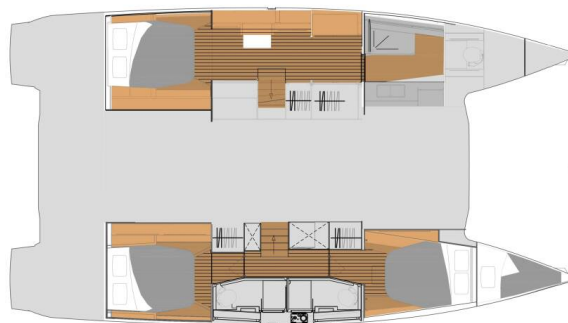

FOUNTAIN PAJOT ELBA 45

Chammak Challo (2024)

Catamaran Fountaine Pajot Elba 45 Chammak Challo, built in 2024 is anchored in the **Phuket, Yacht Haven Marina, Phuket, Thailand**. It has **3 + 1 cabins**, can accommodate **6 + 2 people** and has **3 + 1 toilets**. Bed linen and kitchen equipment are included in the price.

Chammak Challo

Production year

2024

Length

44 ft

Cabins

3 + 1

Berths