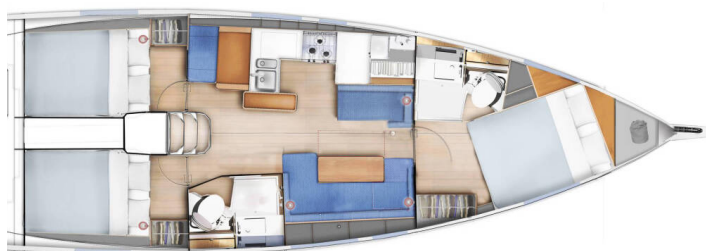

SUN ODYSSEY 410

S. Raphael (2023)

Sailing yacht Sun Odyssey 410 S. Raphael, built in 2023 is anchored in the **Procida, Campania, Italy**. It has **3 cabins**, can accommodate **6 + 2 people** and has **2 toilets**. Bed linen and kitchen equipment are included in the price.