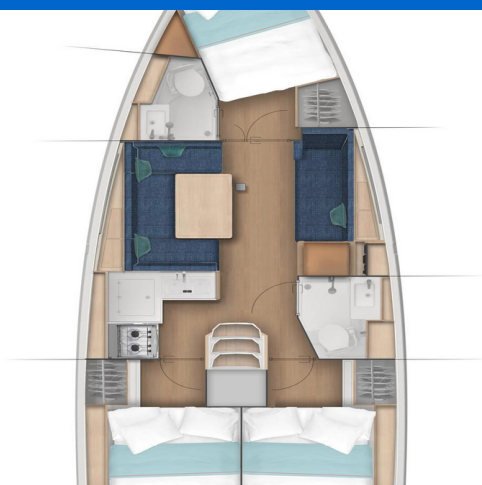

SUN ODYSSEY 380

Philippa (2023)

Sailing yacht Sun Odyssey 380 Philippa, built in 2023 is anchored in the **Sardinia, Cannigione, Sardinia, Italy**. It has **3 cabins**, can accommodate **6 + 2 people** and has **2 toilets**. Bed linen and kitchen equipment are included in the price.

Philippa

Production year

2023

Length

37 ft

Cabins

3

Berths