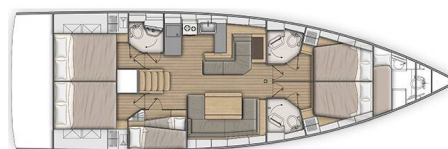

OCEANIS 51.1

Saint Michel (2018)

Sailing yacht Oceanis 51.1 Saint Michel, built in 2018 is anchored in the **Procida, Campania, Italy**. It has **5 + 1 cabins**, can accommodate **10 + 2 people** and has **3 + 1 toilets**. Bed linen and kitchen equipment are included in the price.