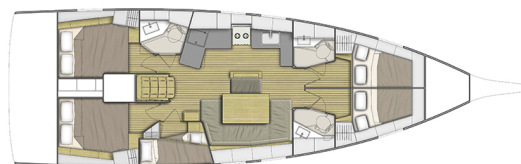

OCEANIS 46.1

Valvento (2023)

Sailing yacht Oceanis 46.1 Valvento, built in 2023 is anchored in the **Sardinia, Cannigione, Sardinia, Italy**. It has **5 cabins**, can accommodate **10 + 2 people** and has **3 toilets**. Bed linen and kitchen equipment are included in the price.

YACHT SPECIFICATIONS

Yacht Base

Sardinia, Cannigione, Italy

Yacht ID

8663

Brands

Beneteau

Yacht name

Valvento

Production year

2023

Length

48 ft

Cabins

5

Berths

10 + 2

WC

3

Engine

1 x 80 HP

Fuel tank

200 l