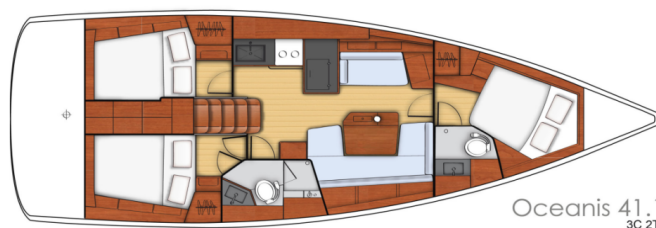

# OCEANIS 41.1

Paulina (2019)

Sailing yacht **Oceanis 41.1 Paulina**, built in **2019** is anchored in the **Procida, Campania, Italy**. It has **3 cabins**, can accommodate **6 + 2 people** and has **2 toilets**. Bed linen and kitchen equipment are included in the price.

**Paulina**

Production year

**2019**

Length

**41 ft**

Cabins

**3**

Berths