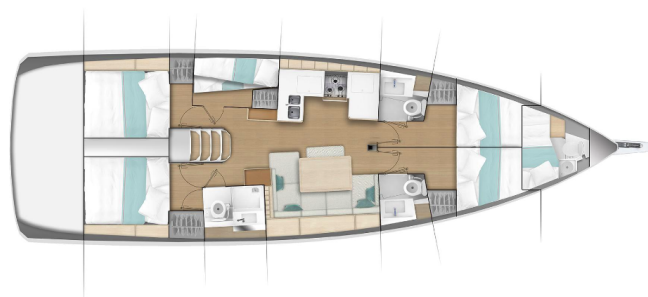

SUN ODYSSEY 490

Francoise (2023)

Sailing yacht Sun Odyssey 490 Francoise, built in 2023 is anchored in the Sicily, Portorosa, Sicily, Italy. It has 5 + 1 cabins, can accommodate 10 + 2 people and has 3 + 1 toilets. Bed linen and kitchen equipment are included in the price.

Francoise

Production year

2023

Length

47 ft

Cabins

5 + 1

Berths