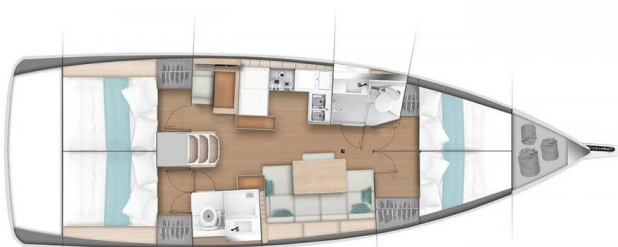

SUN ODYSSEY 440

Aitna (2020)

Sailing yacht Sun Odyssey 440 Aitna, built in 2020 is anchored in the **Sicily, Portorosa, Sicily, Italy**. It has **4 cabins**, can accommodate **8 + 2 people** and has **2 toilets**. Bed linen and kitchen equipment are included in the price.

Aitna

Production year

2020

Length

43 ft

Cabins

4

Berths