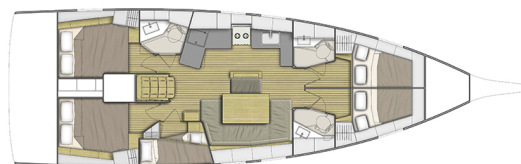

OCEANIS 46.1

Namaka (2021)

Sailing yacht Oceanis 46.1 Namaka, built in 2021 is anchored in the Sicily, Portorosa, Sicily, Italy. It has 5 cabins, can accommodate 10 + 2 people and has 3 toilets. Bed linen and kitchen equipment are included in the price.

YACHT SPECIFICATIONS

Yacht Base

Sicily, Portorosa, Italy

Yacht ID

8649

Brands

Beneteau

Yacht name

Namaka

Production year

2021

Length

48 ft

Cabins

5

Berths

10 + 2

WC

3

Engine

1 x 80 HP

Fuel tank

200 l