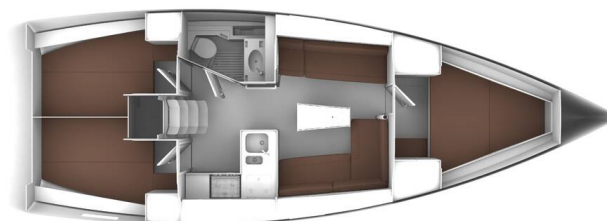

# BAVARIA CRUISER 37

Lilli (2017)

Sailing yacht **Bavaria Cruiser 37 Lilli**, built in **2017** is anchored in the **Marina Vrsar, Istra, Croatia**. It has **3 cabins**, can accommodate **6 people** and has **1 toilets**. Bed linen and kitchen equipment are included in the price.