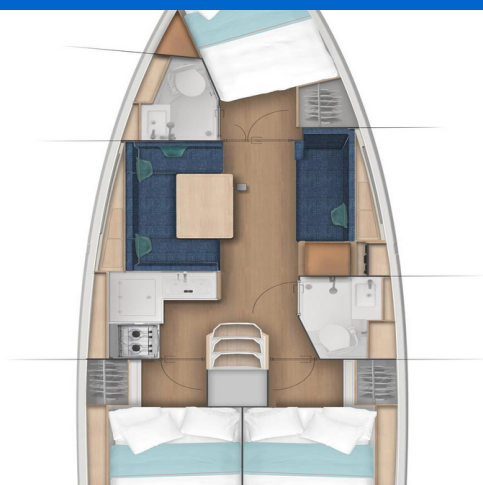

# SUN ODYSSEY 380

Diana (2022)

Sailing yacht Sun Odyssey 380 Diana, built in 2022 is anchored in the **Procida, Campania, Italy**. It has **3 cabins**, can accommodate **6 + 2 people** and has **2 toilets**. Bed linen and kitchen equipment are included in the price.

**Diana**

Production year

**2022**

Length

**37 ft**

Cabins

**3**

Berths