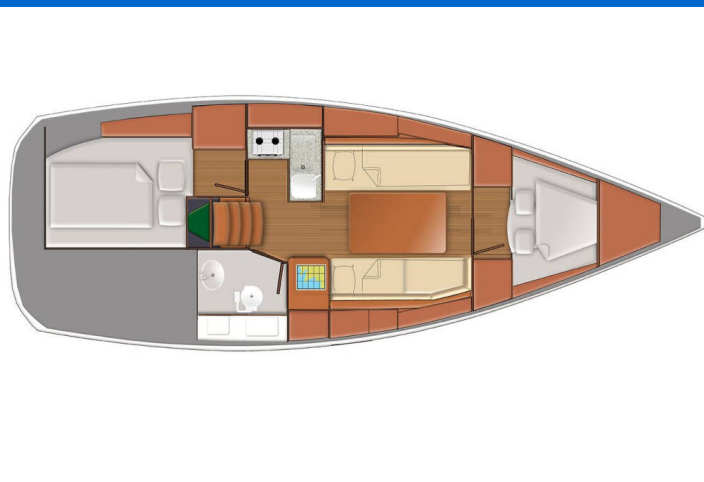

SUN ODYSSEY 319

Lazzarone (2019)

Sailing yacht Sun Odyssey 319 Lazzarone, built in 2019 is anchored in the **Sardinia, Cannigione, Sardinia, Italy**. It has **2 cabins**, can accommodate **4 + 2 people** and has **1 toilets**. Bed linen and kitchen equipment are included in the price.

Lazzarone

Production year

2019

Length

32 ft

Cabins

2

Berths