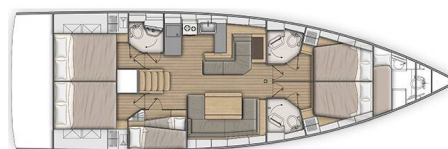

# OCEANIS 51.1

Malafemmena (2019)

Sailing yacht Oceanis 51.1 Malafemmena, built in 2019 is anchored in the **Sardinia, Cannigione, Sardinia, Italy**. It has **5 + 1 cabins**, can accommodate **10 + 2 people** and has **3 + 1 toilets**. Bed linen and kitchen equipment are included in the price.