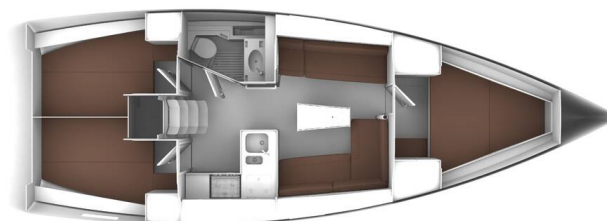

BAVARIA CRUISER 37

Mimi (2017)

Sailing yacht **Bavaria Cruiser 37 Mimi**, built in **2017** is anchored in the **Marina Vrsar, Istra, Croatia**. It has **3 cabins**, can accommodate **6 people** and has **1 toilets**. Bed linen and kitchen equipment are included in the price.

Mimi

Production year

2017

Length

37 ft

Cabins

3

Berths