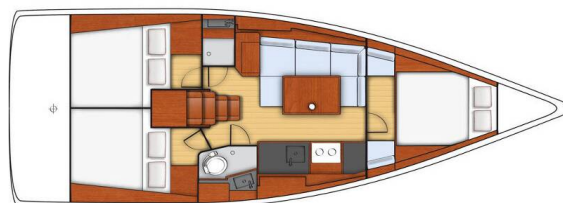

OCEANIS 38

Monica (2016)

Sailing yacht **Oceanis 38 Monica**, built in **2016** is anchored in the **Sardinia, Cannigione, Sardinia, Italy**. It has **3 cabins**, can accommodate **6 + 2 people** and has **2 toilets**. Bed linen and kitchen equipment are included in the price.

Monica

Production year

2016

Length

38 ft

Cabins

3

Berths