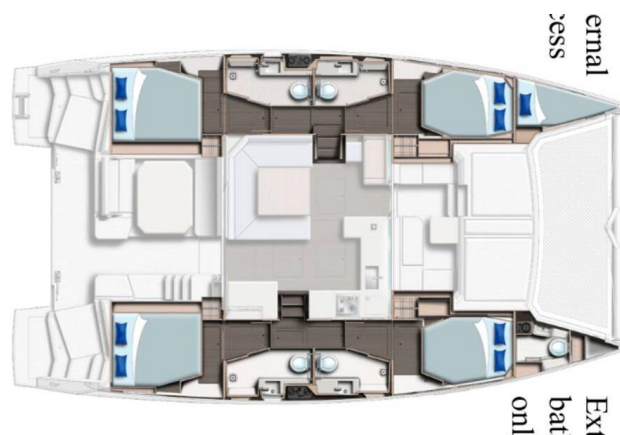

# LEOPARD 45

Chrispy 2 (2024)

Catamaran **Leopard 45 Chrispy 2**, built in **2024** is anchored in the **Sardinia, Cannigione, Sardinia, Italy**. It has **4 + 1 cabins**, can accommodate **8 + 2 + 1 people** and has **4 + 1 toilets**. Bed linen and kitchen equipment are included in the price.