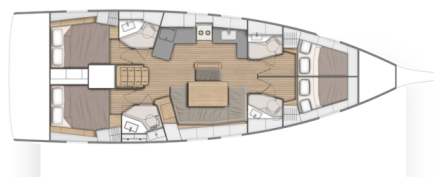

OCEANIS 46.1

Elisa (2019)

Sailing yacht **Oceanis 46.1 Elisa**, built in **2019** is anchored in the **Procida, Campania, Italy**. It has **4 cabins**, can accommodate **8 + 2 people** and has **4 toilets**. Bed linen and kitchen equipment are included in the price.