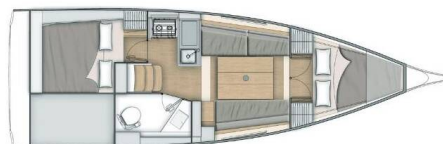

OCEANIS 30.1

Amal (2022)

Sailing yacht Oceanis 30.1 Amal, built in 2022 is anchored in the Procida, Campania, Italy. It has 2 cabins, can accommodate 4 + 2 people and has 1 toilets. Bed linen and kitchen equipment are included in the price.

YACHT SPECIFICATIONS

Yacht Base

Procida, Italy

Yacht ID

8624

Brands

Beneteau

Yacht name

Amal

Production year

2022

Length

31 ft

Cabins

2

Berths

4 + 2

WC

1

Engine

1 x 21 HP

Fuel tank

130 l