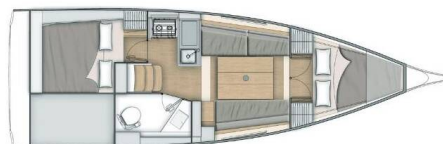

OCEANIS 30.1

Amal (2022)

Sailing yacht Oceanis 30.1 Amal, built in 2022 is anchored in the Procida, Campania, Italy. It has 2 cabins, can accommodate 4 + 2 people and has 1 toilets. Bed linen and kitchen equipment are included in the price.