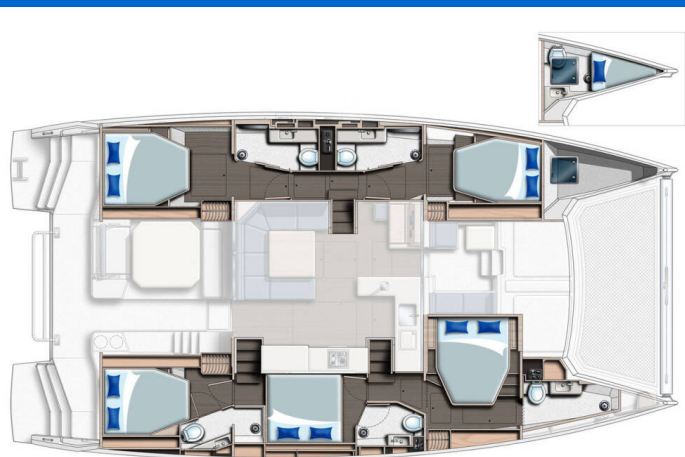

LEOPARD 50

Maria del Mar (2024)

Catamaran Leopard 50 Maria del Mar, built in 2024 is anchored in the **Procida, Campania, Italy**. It has **5 + 1 cabins**, can accommodate **10 + 1 people** and has **5 toilets**. Bed linen and kitchen equipment are included in the price.

Maria del Mar

Production year

2024

Length

51 ft

Cabins

5 + 1

Berths