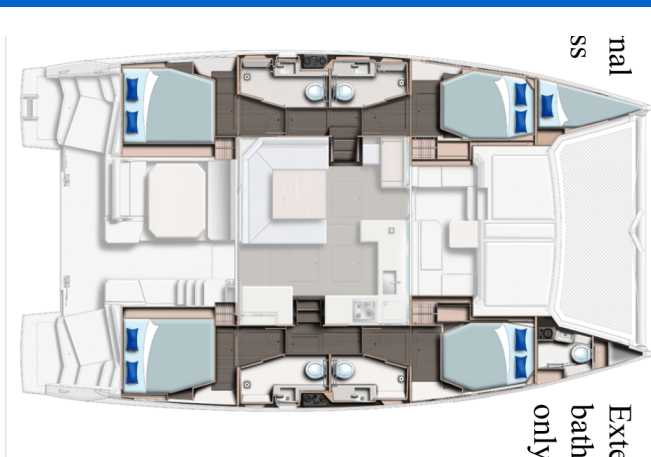

# LEOPARD 45

Lady Lety (2023)

Catamaran **Leopard 45 Lady Lety**, built in **2023** is anchored in the **Procida, Campania, Italy**. It has **4 + 1 cabins**, can accommodate **8 + 2 + 1 people** and has **4 + 1 toilets**. Bed linen and kitchen equipment are included in the price.

**Lady Lety**

Production year

**2023**

Length

**45 ft**

Cabins

**4 + 1**

Berths