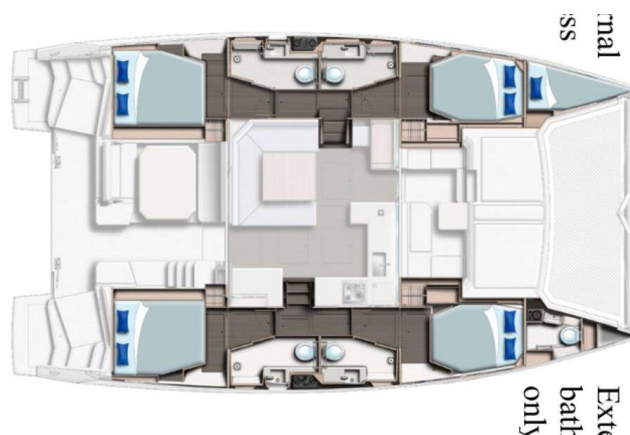

LEOPARD 45

Prince Laurence (2019)

Catamaran **Leopard 45 Prince Laurence**, built in **2019** is anchored in the **Sicily, Portorosa, Sicily, Italy**. It has **4 + 1 cabins**, can accommodate **8 + 2 + 1 people** and has **4 + 1 toilets**. Bed linen and kitchen equipment are included in the price.

Prince Laurence

Production year

2019

Length

45 ft

Cabins

4 + 1

Berths