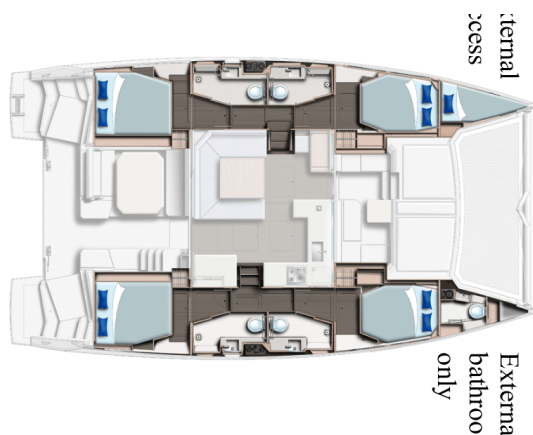

LEOPARD 45

Dou Reve V (2022)

Catamaran Leopard 45 Dou Reve V, built in 2022 is anchored in the **Sardinia, Cannigione, Sardinia, Italy**. It has **4 + 1 cabins**, can accommodate **8 + 2 + 1 people** and has **4 + 1 toilets**. Bed linen and kitchen equipment are included in the price.

YACHT SPECIFICATIONS

Yacht Base

Sardinia, Cannigione, Italy

Yacht ID

8609

Brands

Leopard

Yacht name

Dou Reve V

Production year

2022

Length

45 ft

Cabins

4 + 1

Berths

8 + 2 + 1

WC

4 + 1

Engine

2 x 45 HP

Fuel tank

700 l

WEBSITE

www.plujeme.cz

PHONE

+420 720 755 085

MOBILE

+420 777 170 276

E-MAIL

info@plujeme.cz

PLUJEME RÁDI S.R.O.

Dlouhá 730/35, 11000 Praha 1 – Staré Město, Czech Republic