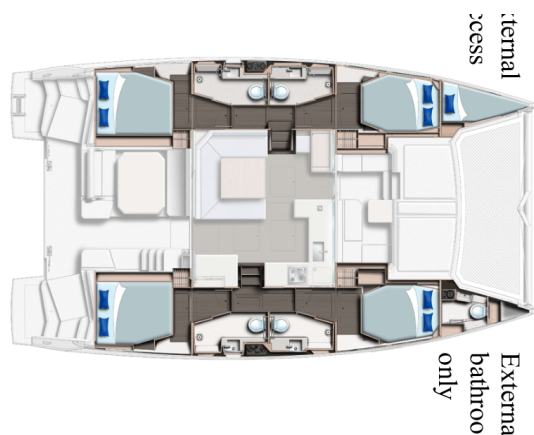

LEOPARD 45

Dou Reve V (2022)

Catamaran Leopard 45 Dou Reve V, built in 2022 is anchored in the **Sardinia, Cannigione, Sardinia, Italy**. It has **4 + 1 cabins**, can accommodate **8 + 2 + 1 people** and has **4 + 1 toilets**. Bed linen and kitchen equipment are included in the price.

YACHT SPECIFICATIONS

Yacht Base

Sardinia, Cannigione, Italy

Yacht ID

8609

Brands

Leopard

Yacht name

Dou Reve V

Production year

2022

Length

45 ft

Cabins

4 + 1

Berths

8 + 2 + 1

WC

4 + 1

Engine

2 x 45 HP

Fuel tank

700 l

WEBSITE

www.plujeme.cz

PHONE

+420 720 755 085

MOBILE

+420 777 170 276

E-MAIL

info@plujeme.cz

PLUJEME RÁDI S.R.O.

Dlouhá 730/35, 11000 Praha 1 – Staré Město, Czech Republic