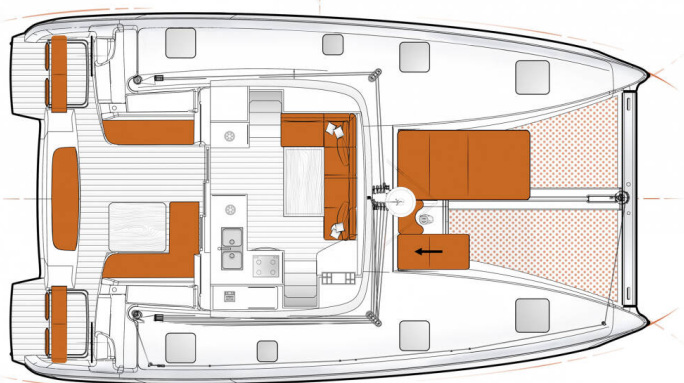

EXCESS 11

Kale I (2023)

Catamaran **Excess 11 Kale I**, built in **2023** is anchored in the **Göcek/D-Marin, Aegean, Turkey**. It has **4 + 2 cabins**, can accommodate **8 + 2 people** and has **2 + 1 toilets**. Bed linen and kitchen equipment are included in the price.