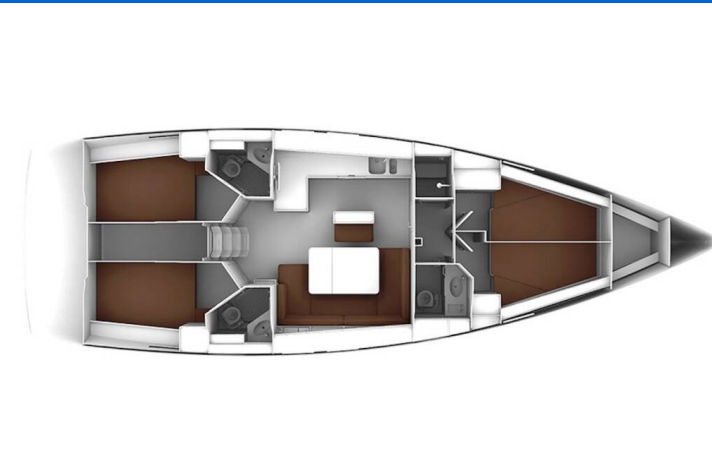

BAVARIA CRUISER 46

Bardolino (2017)

Sailing yacht **Bavaria Cruiser 46 Bardolino**, built in **2017** is anchored in the **Trogir, Yachtclub Seget (Marina Baotic), Split region, Croatia**. It has **4 cabins**, can accommodate **8 + 1 people** and has **3 toilets**. Bed linen and kitchen equipment are included in the price.

Bardolino

Production year

2017

Length

47 ft

Cabins

4

Berths