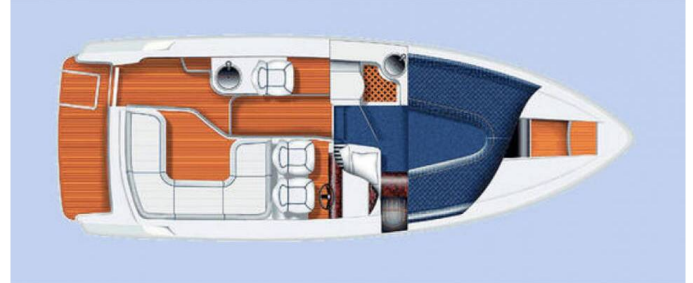

# AQUADOR 28 HT

Matilda (2012)

Motor boat Aquador 28 HT Matilda, built in 2012 is anchored in the Dubrovnik, Marina Frapa, Dubrovnik region, Croatia. It has 1 cabins, can accommodate 4 + 2 people and has 1 + 1 toilets. Bed linen and kitchen equipment are included in the price.