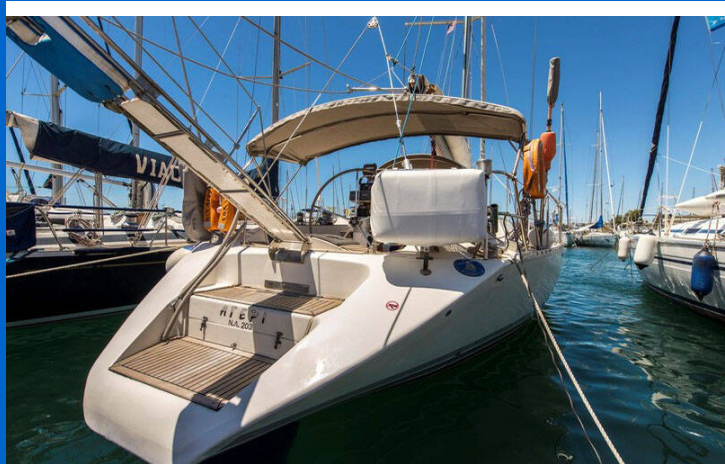

# TRITON 48

Ageri (2016)

Sailing yacht Triton 48 Ageri, built in 2016 is anchored in the Athens, Marina Delta Kallithea, Athens area/Saronic/Peloponese, Greece. It has 5 cabins, can accommodate 10 + 1 + 1 people and has 4 toilets. Bed linen and kitchen equipment are included in the price.

## YACHT SPECIFICATIONS

Yacht Base

**Athens, Marina Delta Kallithea,  
Greece**

Yacht ID

**8381**

Brands

**Dromor**

Yacht name

**Ageri**

Production year

**2016**

Length

**48 ft**

Cabins

**5**

Berths