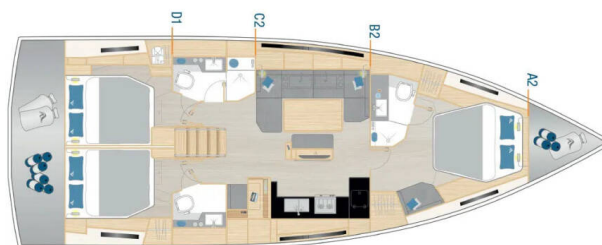

HANSE 460

Orsasei (2024)

Sailing yacht **Hanse 460 Orsasei**, built in **2024** is anchored in the **Sardinia, Cannigione, Sardinia, Italy**. It has **3 cabins**, can accommodate **6 people** and has **3 toilets**. Bed linen and kitchen equipment are included in the price.