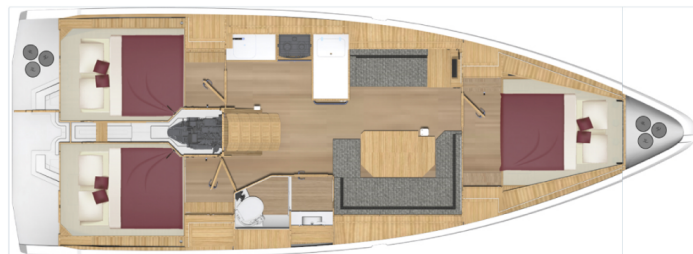

BAVARIA C38

Black Pearl (2024)

Sailing yacht **Bavaria C38 Black Pearl**, built in **2024** is anchored in the **Marseille, Corbières Port Services, Provence-Alpes-Côte d'Azur, France**. It has **3 cabins**, can accommodate **6 + 2 people** and has **1 toilets**. Bed linen and kitchen equipment are included in the price.

YACHT SPECIFICATIONS

Yacht Base

**Marseille, Corbières Port Services,
France**

Yacht ID

8355

Brands

Bavaria

Yacht name

Black Pearl

Production year

2024

Length

37 ft

Cabins

3

Berths

6 + 2

WC

1

Engine

1 x 40 HP

Fuel tank

01

WEBSITE

www.plujeme.cz

PHONE

+420 720 755 085

MOBILE

+420 777 170 276

E-MAIL

info@plujeme.cz

PLUJEME RÁDI S.R.O.

Dlouhá 730/35, 11000 Praha 1 – Staré Město, Czech Republic