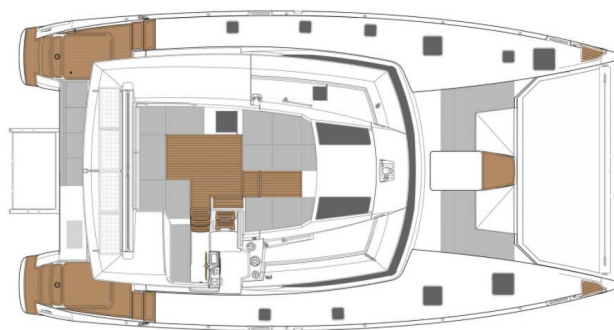

FOUNTAIN PAJOT SABA 50

Triumpho (2018)

Catamaran Fountaine Pajot Saba 50 Triumpho, built in 2018 is anchored in the **Phuket, Ao Po Grand Marina, Phuket, Thailand**. It has **5 + 1 cabins**, can accommodate **10 + 2 + 1 people** and has **6 toilets**. Bed linen and kitchen equipment are included in the price.

Triumpho

Production year

2018

Length

48 ft

Cabins

5 + 1

Berths