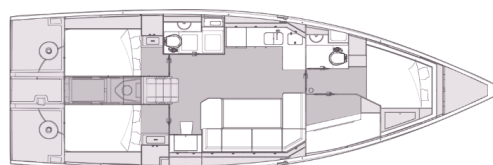

ELAN IMPRESSION 43

Unity (2024)

Sailing yacht **Elan Impression 43 Unity**, built in **2024** is anchored in the **Athens, Alimos marina, Athens area/Saronic/Peloponese, Greece**. It has **4 cabins**, can accommodate **8 people** and has **2 toilets**. Bed linen and kitchen equipment are included in the price.