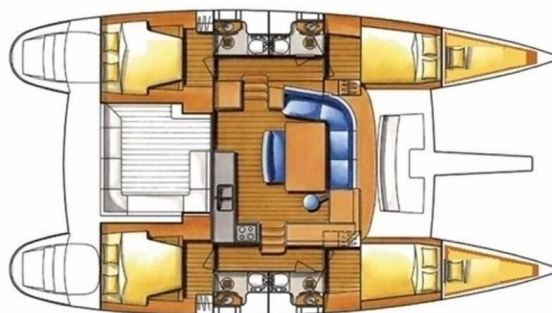

# LAGOON 400

Santi (2018)

Catamaran Lagoon 400 Santi, built in 2018 is anchored in the Fethiye, Fethiye Sailing Club, Aegean, Turkey. It has 4 + 2 cabins, can accommodate 10 people and has 4 toilets. Bed linen and kitchen equipment are included in the price.

**Santi**

Production year

**2018**

Length

**39 ft**

Cabins

**4 + 2**

Berths