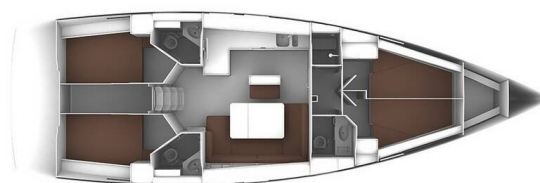

# BAVARIA CRUISER 46

Solarić (2017)

Sailing yacht **Bavaria Cruiser 46 Solarić**, built in **2017** is anchored in the **ACI Marina Split, Split region, Croatia**. It has **4 cabins**, can accommodate **8 + 1 people** and has **3 toilets**. Bed linen and kitchen equipment are included in the price.

**Solarić**

Production year

**2017**

Length

**47 ft**

Cabins

**4**

Berths