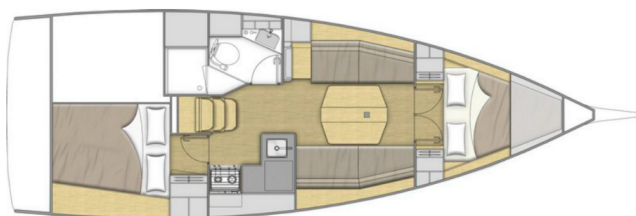

# OCEANIS 34.1

Ersa (2024)

Sailing yacht Oceanis 34.1 Ersa, built in 2024 is anchored in the Fethiye, Ece Saray Marina Resort, Aegean, Turkey. It has 2 cabins, can accommodate 4 + 1 people and has 1 toilets. Bed linen and kitchen equipment are included in the price.