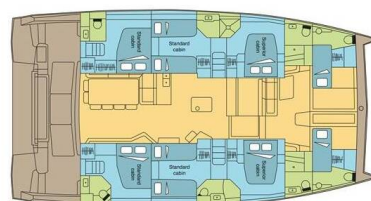

# BALI 5.4

DREAM TAHAA\_DB (2024)

Catamaran Bali 5.4 DREAM TAHAA\_DB, built in 2024 is anchored in the **Polynesia, Raiatea, French Polynesia, French Polynesia**. It has **6 + 2 cabins**, can accommodate **12 + 2 people** and has **6 + 2 toilets**. Bed linen and kitchen equipment are included in the price.

**DREAM TAHAA\_DB**

Production year

**2024**

Length

**55 ft**

Cabins

**6 + 2**

Berths