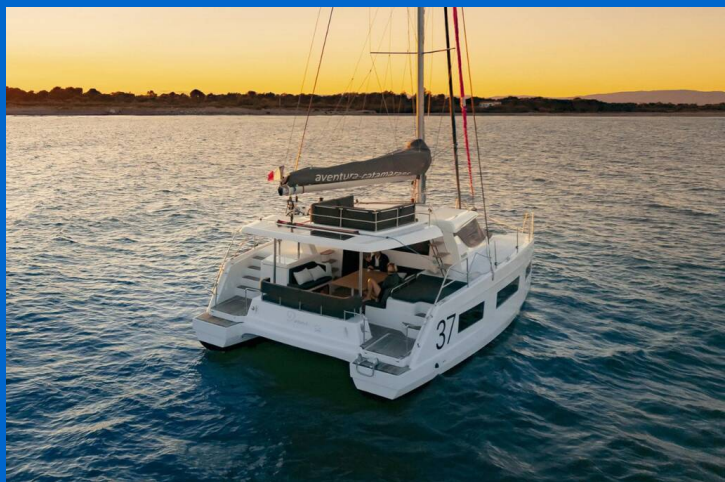

AVENTURA 37

Pronto Sail (2024)

Catamaran Aventura 37 Pronto Sail, built in 2024 is anchored in the **Fethiye, Yes Marina, Aegean, Turkey**. It has **4 cabins**, can accommodate **8 people** and has **2 toilets**. Bed linen and kitchen equipment are included in the price.

YACHT SPECIFICATIONS

Yacht Base

Fethiye, Yes Marina, Turkey

Yacht ID

8280

Brands

Aventura Catamarans

Yacht name

Pronto Sail

Production year

2024

Length

36 ft

Cabins

4

Berths