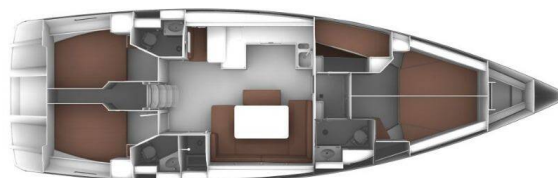

BAVARIA CRUISER 51

Fantasy (2017)

Sailing yacht **Bavaria Cruiser 51 Fantasy**, built in **2017** is anchored in the **ACI Marina Trogir, Split region, Croatia**. It has **5 cabins**, can accommodate **10 + 1 people** and has **3 toilets**. Bed linen and kitchen equipment are included in the price.

Fantasy

Production year

2017

Length

51 ft

Cabins

5

Berths