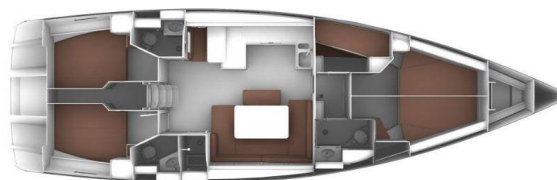

BAVARIA CRUISER 51

Fantasy (2017)

Sailing yacht **Bavaria Cruiser 51 Fantasy**, built in **2017** is anchored in the **ACI Marina Trogir, Split region, Croatia**. It has **5 cabins**, can accommodate **10 + 1 people** and has **3 toilets**. Bed linen and kitchen equipment are included in the price.

Fantasy

Production year

2017

Length

51 ft

Cabins

5

Berths