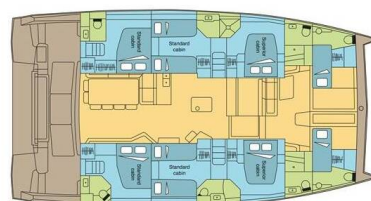

BALI 5.4

DREAM MANGAREVA (2024)

Catamaran Bali 5.4 DREAM MANGAREVA, built in 2024 is anchored in the **Polynesia, Raiatea, French Polynesia, French Polynesia**. It has **6 + 2 cabins**, can accommodate **12 + 2 people** and has **6 + 2 toilets**. Bed linen and kitchen equipment are included in the price.