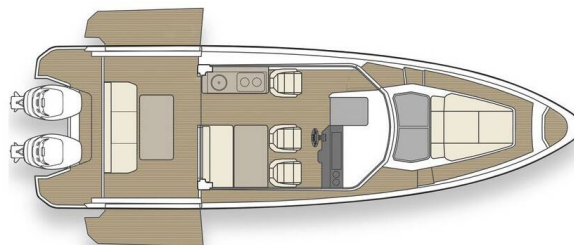

SAXDOR 320 GTC

Navtia (2023)

Motor boat Saxdor 320 GTC Navtia, built in 2023 is anchored in the Marina Admiral Opatija, Kvarner, Croatia. It has 2 cabins, can accommodate 4 people and has 1 toilets. Bed linen and kitchen equipment are included in the price.

Navtia

Production year

2023

Length

34 ft

Cabins

2

Berths