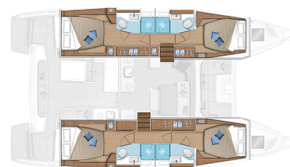

LAGOON 46

Dare (2022)

Catamaran Lagoon 46 Dare, built in 2022 is anchored in the Martinique, Le Marin, Martinique, Caribbean. It has 4 + 2 cabins, can accommodate 8 + 2 + 2 people and has 4 toilets. Bed linen and kitchen equipment are included in the price.