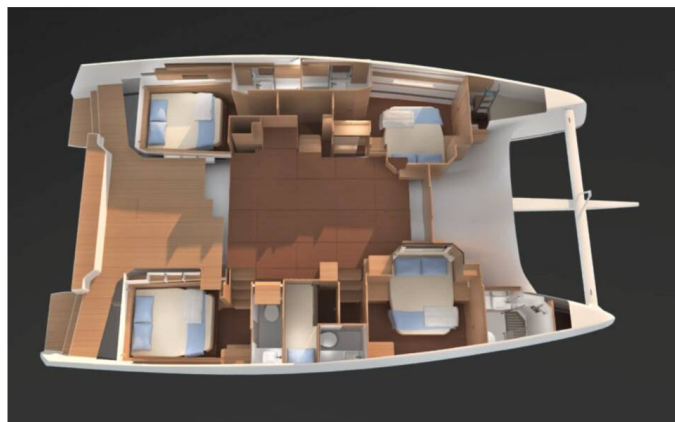

DUFOUR 48 CATAMARAN

Futura (2023)

Catamaran Dufour 48 Catamaran Futura, built in 2023 is anchored in the **Porto di Cecina, Tuscany, Italy**. It has **5 + 1 cabins**, can accommodate **10 + 1 + 1 people** and has **5 + 1 toilets**. Bed linen and kitchen equipment are included in the price.