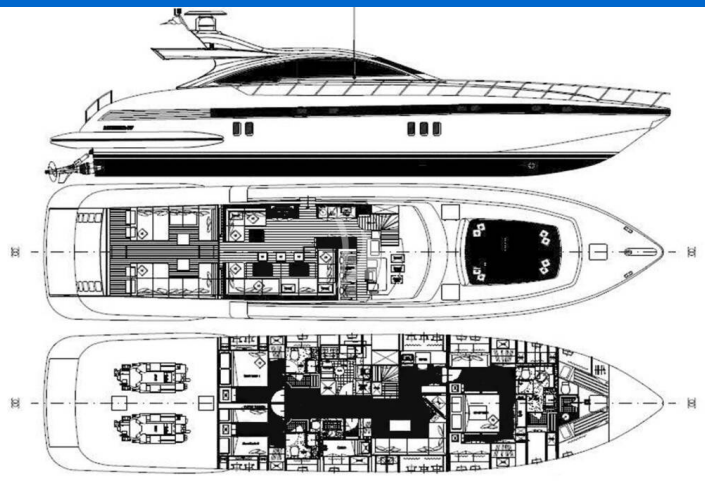

MANGUSTA 80

Nina (1998)

Luxury Charter Mangusta 80 Nina, built in 1998 is anchored in the Puerto Banús, Andalusia, Spain. It has 4 cabins, can accommodate 8 + 1 people and has 4 toilets. Bed linen and kitchen equipment are included in the price.

YACHT SPECIFICATIONS

Yacht Base

Puerto Banús, Spain

Yacht ID

8219

Brands

Mangusta

Yacht name

Nina

Production year

1998

Length

82 ft

Cabins

4

Berths

8 + 1

Max Persons

12

WC

4

Engine

2 x 1600 HP

Fuel tank