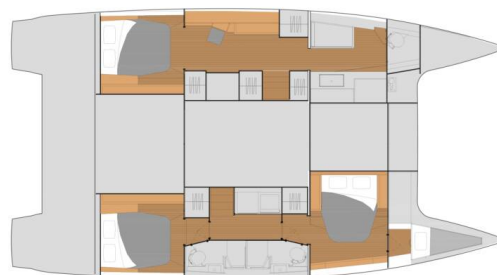

FOUNTAIN PAJOT TANNA 47 MAESTRO

Sonrisa (2023)

Catamaran Fountaine Pajot Tanna 47 Maestro Sonrisa, built in 2023 is anchored in the Olbia, Marina di Cugnana, Sardinia, Italy. It has 3 + 1 cabins, can accommodate 6 + 1 + 1 people and has 3 toilets. Bed linen and kitchen equipment are included in the price.

YACHT SPECIFICATIONS

Yacht Base

Olbia, Marina di Cugnana, Italy

Yacht ID

8217

Brands

Fountaine Pajot

Yacht name

Sonrisa

Production year

2023

Length

46 ft

Cabins

3 + 1

Berths

6 + 1 + 1

WC

3

Engine

2 x 0 HP

Fuel tank

940 l

WEBSITE

www.plujeme.cz

PHONE

+420 720 755 085

MOBILE

+420 777 170 276

E-MAIL

info@plujeme.cz

PLUJEME RÁDI S.R.O.

Dlouhá 730/35, 11000 Praha 1 – Staré Město, Czech Republic