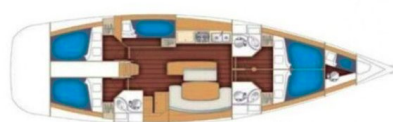

CYCLADES 50.5

Freyjia (2006)

Sailing yacht **Cyclades 50.5 Freyjia**, built in **2006** is anchored in the **Lefkas main port, Ionian Islands, Greece**. It has **5 + 1 cabins**, can accommodate **10 + 1 people** and has **4 toilets**. Bed linen and kitchen equipment are included in the price.