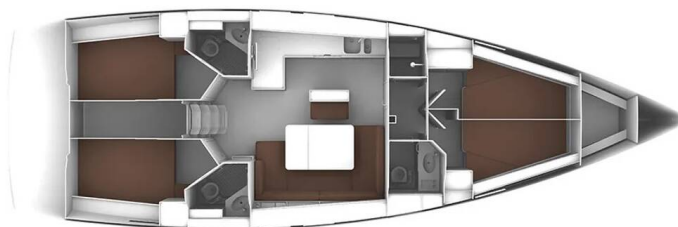

BAVARIA CRUISER 46

Athina (2014)

Sailing yacht **Bavaria Cruiser 46 Athina**, built in **2014** is anchored in the **Port Sami, Kefalonia, Ionian Islands, Greece**. It has **4 cabins**, can accommodate **8 people** and has **3 toilets**. Bed linen and kitchen equipment are included in the price.