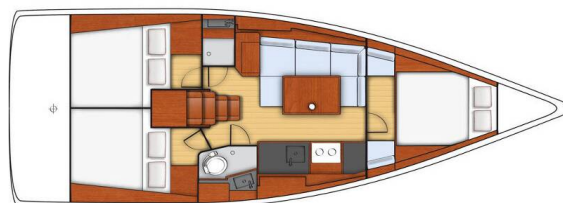

# OCEANIS 38

Martine (2015)

Sailing yacht **Oceanis 38 Martine**, built in **2015** is anchored in the **Marina, Luka Marina (near Trogir), Split region, Croatia**. It has **3 cabins**, can accommodate **6 + 2 people** and has **1 toilets**. Bed linen and kitchen equipment are included in the price.

**Martine**

Production year

**2015**

Length

**38 ft**

Cabins

**3**

Berths