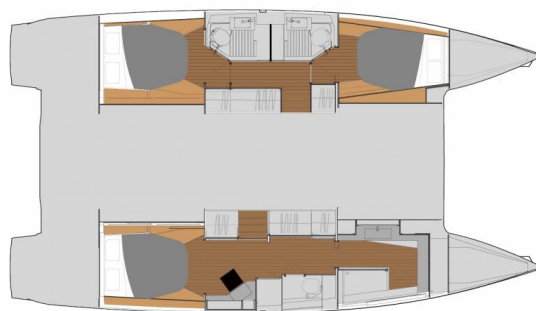

FONTAINE PAJOT ASTREA 42 MAESTRO

Agosto (2022)

Catamaran Fountaine Pajot Astrea 42 Maestro Agosto, built in 2022 is anchored in the **Marmaris Yacht Marina, Aegean, Turkey**. It has **3 cabins**, can accommodate **6 people** and has **3 toilets**. Bed linen and kitchen equipment are included in the price.

YACHT SPECIFICATIONS

Yacht Base

Marmaris Yacht Marina, Turkey

Yacht ID

8186

Brands

Fountaine Pajot

Yacht name

Agosto

Production year

2022

Length

41 ft

Cabins

3

Berths

6

WC

3

Engine

2 x 50 HP

Fuel tank

470 l

WEBSITE

www.plujeme.cz

PHONE

+420 720 755 085

MOBILE

+420 777 170 276

E-MAIL

info@plujeme.cz

PLUJEME RÁDI S.R.O.

Dlouhá 730/35, 11000 Praha 1 – Staré Město, Czech Republic